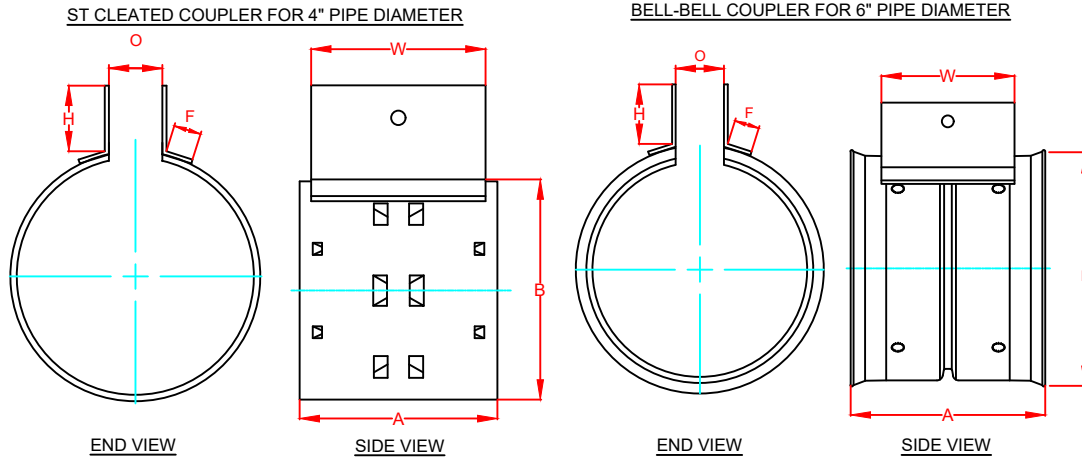

DURASLOT® STANDARD HEIGHT COUPLERS 4" - 36" DIAMETER

2.5" SLOT RISER COUPLER BAND DIMENSIONS

PIPE DIAM.	H	O	F	W	A	B	PRODUCT #
4" (100mm)	2" (50mm)	1.875" (48mm)	0.75" (19mm)	3.75" (95mm)	4" (100mm)	4.75" (120mm)	0421DS
6" (150mm)	2" (50mm)	2.375" (60mm)	1" (25mm)	5" (127mm)	7.25" (184mm)	7.625" (194mm)	0621DS
8" (200mm)	2" (50mm)	2.375" (60mm)	1" (25mm)	5" (127mm)	6" (152mm)	10" (254mm)	0821DS
10" (250mm)	2" (50mm)	2.375" (60mm)	1" (25mm)	5" (127mm)	5.5" (140mm)	12.5" (318mm)	1021DS
12" (300mm)	2" (50mm)	2.375" (60mm)	1" (25mm)	8" (203mm)	7.75" (197mm)	*****	1221DS

6" SLOT RISER COUPLER BAND DIMENSIONS

PIPE DIAM.	H	O	F	W	A	B	PRODUCT #
4" (100mm)	5.5" (50mm)	1.875" (48mm)	0.75" (19mm)	3.75" (95mm)	4" (100mm)	4.75" (120mm)	0426DS
6" (150mm)	5.5" (50mm)	2.375" (60mm)	1" (25mm)	5" (127mm)	7.25" (184mm)	7.625" (194mm)	0626DS
8" (200mm)	5.5" (50mm)	2.375" (60mm)	1" (25mm)	5" (127mm)	6" (152mm)	10" (254mm)	0826DS
10" (250mm)	5.5" (50mm)	2.375" (60mm)	1" (25mm)	5" (127mm)	5.5" (140mm)	12.5" (318mm)	1026DS
12" (300mm)	5.5" (50mm)	2.375" (60mm)	1" (25mm)	8" (203mm)	7.75" (197mm)	*****	1226DS
15" (375mm)	5.5" (50mm)	2.375" (60mm)	1" (25mm)	9" (229mm)	10.5" (267mm)	*****	1526DS
18" (450mm)	5" (127mm)	2.375" (60mm)	1" (25mm)	9" (229mm)	10.5" (267mm)	*****	1826DS
24" (600mm)	5" (127mm)	2.375" (60mm)	1" (25mm)	10" (254mm)	12.63" (321mm)	*****	2426DS
30" (750mm)	5" (127mm)	2.375" (60mm)	1" (25mm)	10" (254mm)	16.5" (419mm)	*****	3026DS
36" (900mm)	5" (127mm)	2.375" (60mm)	1" (25mm)	10" (254mm)	20.8" (528mm)	*****	3626DS

NOTES:
ALL FITTINGS DIMENSIONS ARE FOR REFERENCE ONLY

DRAWING #:	STD-1403
DRAWN BY:	CWS
APPROVED BY:	KAK
REVISIONS:	
SCALE:	NTS